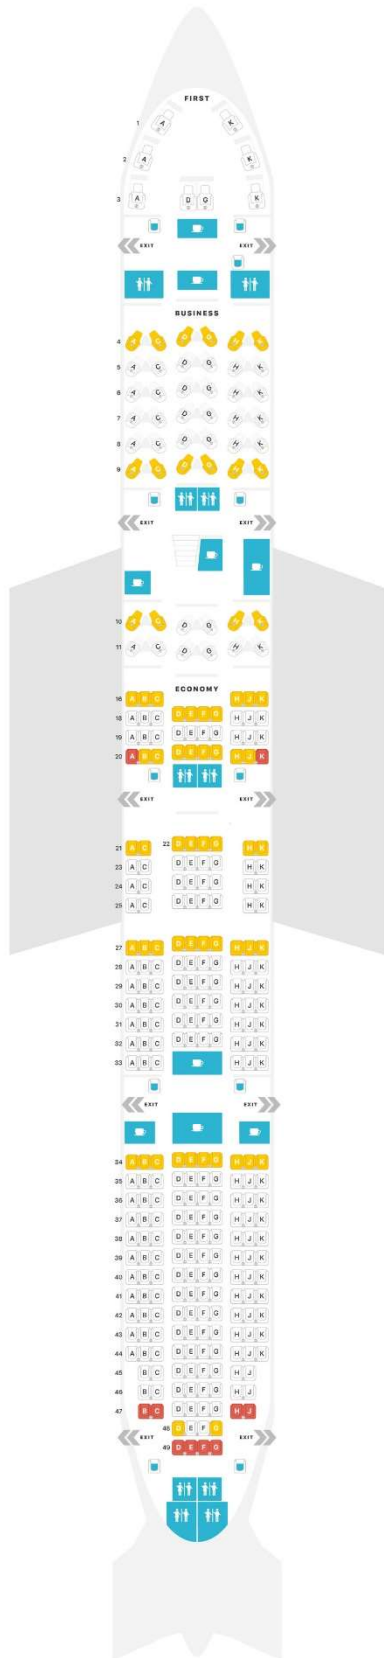

Boeing B 748

HTifly

Seating details		Seat map key	
	Pitch/ Bed Length	Width	Seating details
First	83 / 81	31	8 open suites
Business	64 / 78	20	80 flat bed seats
Economy	31	17.1	276 standard seats

Seat map key

- Good seat
- Be Aware - See comments
- Bad seat
- Mixed Review
- Standard seat
- Blocked seat
- Premium seat
- Crew seat
- Power port
- Emergency exit
- Galley
- Lavatory
- Closet
- Bassinet