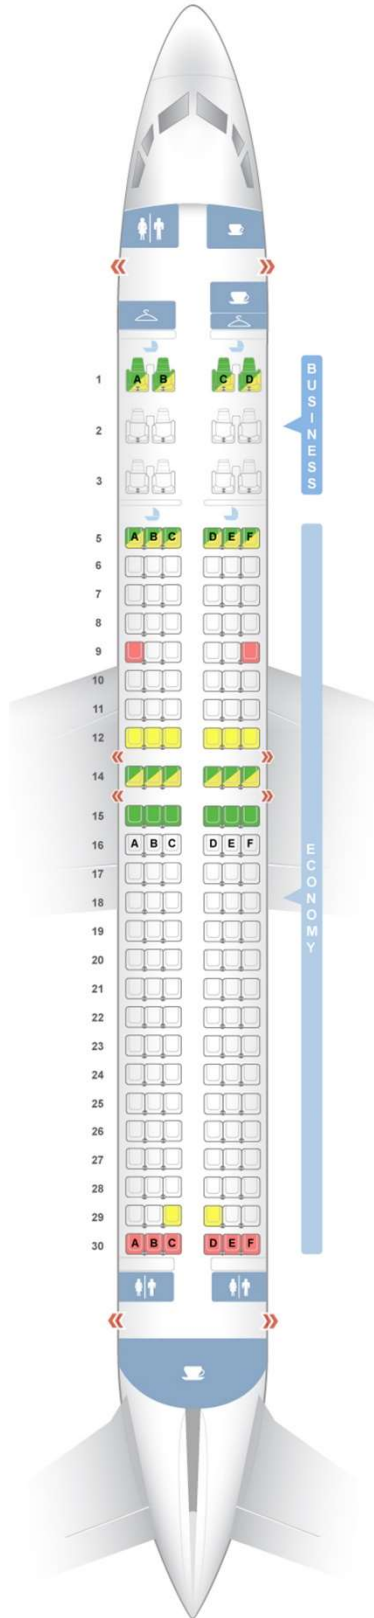

Seat map key

- Good seat
- Be Aware - See comments
- Bad seat
- Mixed Review
- Standard seat
- Blocked seat
- Premium seat
- Crew seat
- Power port
- Emergency exit
- Galley
- Lavatory
- Closet
- Bassinet

Airbus A 320

HTifly

Seating details		Seat map key	
	Pitch	Width	Seating details
Business	30	18	28 standard seats
Economy	30	18	126 standard seats

Seat map key

- Good seat
- Crew seat
- Be Aware - See comments
- Power port
- Bad seat
- Emergency exit
- Galley
- A B Lavatory
- Standard seat
- C Closet
- Blocked seat
- Bassinet
- Premium seat

Boeing 737-800

HTifly

Seating details		Seat map key	
	Pitch	Width	Seating details
Business	38	22	12 recliner seats
Economy	30	17	150 standard seats

Seat map key

- Good seat
- Be Aware - See comments
- Bad seat
- Mixed Review
- Standard seat
- Blocked seat
- Premium seat
- Crew seat
- Power port
- Emergency exit
- Galley
- Lavatory
- Closet
- Bassinet

Boeing 737-900

HTifly

Seating details		Seat map key	
	Pitch	Width	Seating details
Business	37	22	12 recliner seats
Economy	30	17.2	162 standard seats

Seat map key

- Good seat
- Be Aware - See comments
- Bad seat
- Mixed Review
- Standard seat
- Blocked seat
- Premium seat
- Crew seat
- Power port
- Emergency exit
- Galley
- Lavatory
- Closet
- Bassinet