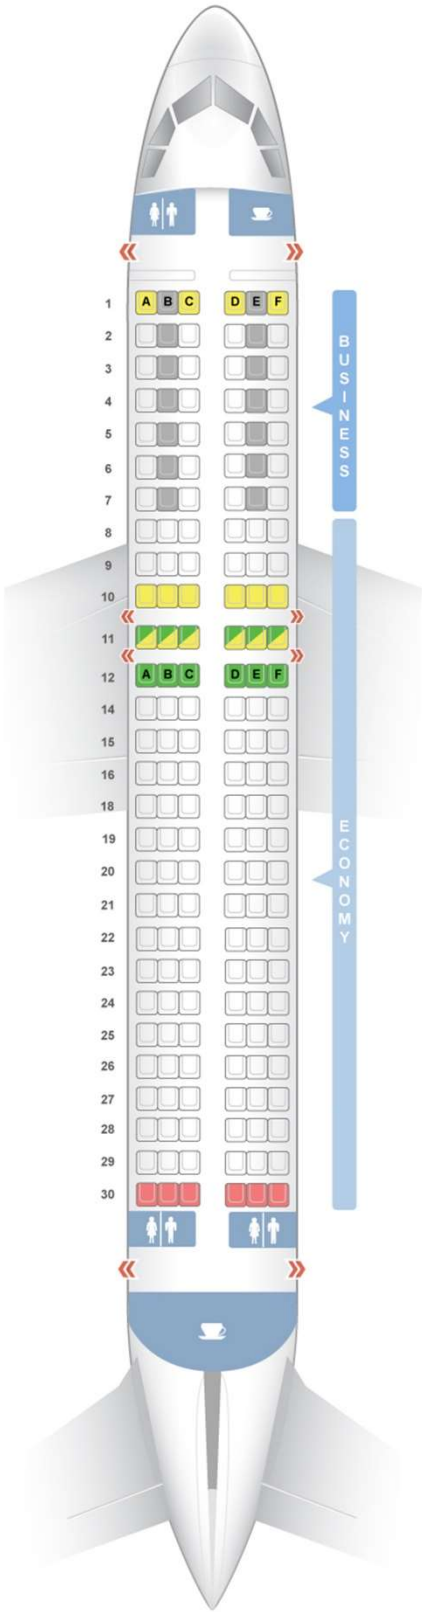

Ein luxuriöses Interieur und ein auf Sie zugeschnittener Service machen Ihre Flüge zu einem ultimativen Erlebnis.

Airbus A 319

HTifly

Seating details		Seat map key	
	Pitch	Width	Seating details
Business	31	18	30 standard seats
Economy	31	18	94 standard seats

Seat map key

- Good seat
- Be Aware - See comments
- Bad seat
- Mixed Review
- Standard seat
- Blocked seat
- Premium seat
- Crew seat
- Power port
- Emergency exit
- Galley
- Lavatory
- Closet
- Bassinet

Airbus A 320

HTifly

Seating details		Seat map key	
	Pitch	Width	Seating details
Business	30	18	28 standard seats
Economy	30	18	126 standard seats

Seat map key

- Good seat
- Crew seat
- Be Aware - See comments
- Power port
- Bad seat
- Emergency exit
- Galley
- A B Lavatory
- Standard seat
- C Closet
- Blocked seat
- Bassinet
- Premium seat

Boeing 737-800

HTifly

Seating details		Seat map key	
	Pitch	Width	Seating details
Business	38	22	12 recliner seats
Economy	30	17	150 standard seats

Seat map key

- Good seat
- Be Aware - See comments
- Bad seat
- Mixed Review
- Standard seat
- Blocked seat
- Premium seat
- Crew seat
- Power port
- Emergency exit
- Galley
- Lavatory
- Closet
- Bassinet