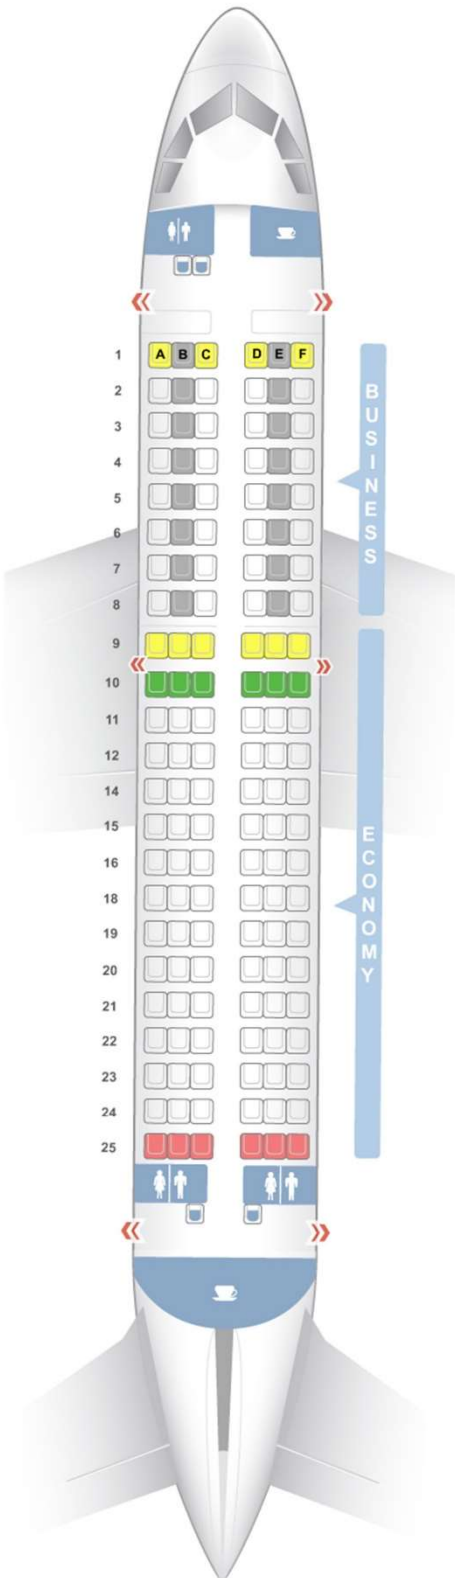

Airbus A 319

HTifly

Seating details		Seat map key	
	Pitch	Width	Seating details
Business	31	18	30 standard seats
Economy	31	18	94 standard seats

Seat map key

- Good seat
- Be Aware - See comments
- Bad seat
- Mixed Review
- Standard seat
- Blocked seat
- Premium seat
- Crew seat
- Power port
- Emergency exit
- Galley
- Lavatory
- Closet
- Bassinet