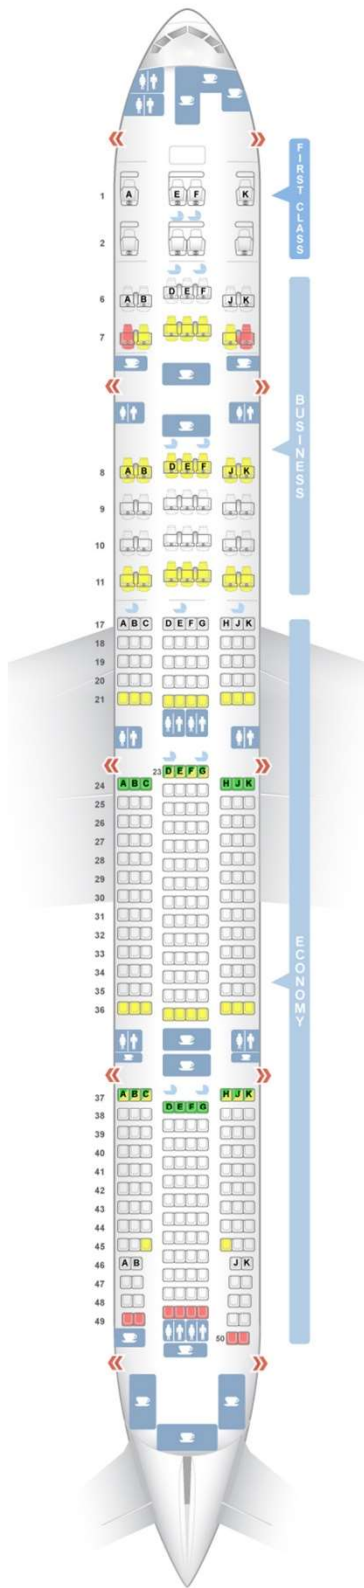

Airbus A 320

HTifly

Seating details		Seat map key	
	Pitch	Width	Seating details
Business	30	18	28 standard seats
Economy	30	18	126 standard seats

Seat map key

- Good seat
- Crew seat
- Be Aware - See comments
- Power port
- Bad seat
- Emergency exit
- Galley
- A B Lavatory
- Standard seat
- C Closet
- Blocked seat
- Bassinet
- Premium seat

Boeing 737-800

HTifly

Seating details		Seat map key	
	Pitch	Width	Seating details
Business	38	22	12 recliner seats
Economy	30	17	150 standard seats

Seat map key

- Good seat
- Be Aware - See comments
- Bad seat
- Mixed Review
- Standard seat
- Blocked seat
- Premium seat
- Crew seat
- Power port
- Emergency exit
- Galley
- Lavatory
- Closet
- Bassinet

Boeing 737-900

HTifly

Seating details		Seat map key	
	Pitch	Width	Seating details
Business	37	22	12 recliner seats
Economy	30	17.2	162 standard seats

Seat map key

- Good seat
- Be Aware - See comments
- Bad seat
- Mixed Review
- Standard seat
- Blocked seat
- Premium seat
- Crew seat
- Power port
- Emergency exit
- Galley
- Lavatory
- Closet
- Bassinet

Boeing 777-300 ER

HTifly

Seating details		Seat map key	
	Pitch	Width	Seating details
First Class	69	20.5	8 closed suites
Business	60	20.5	42 angle-flat seats
Economy	32	17.0	304 standard seats

Seat map key