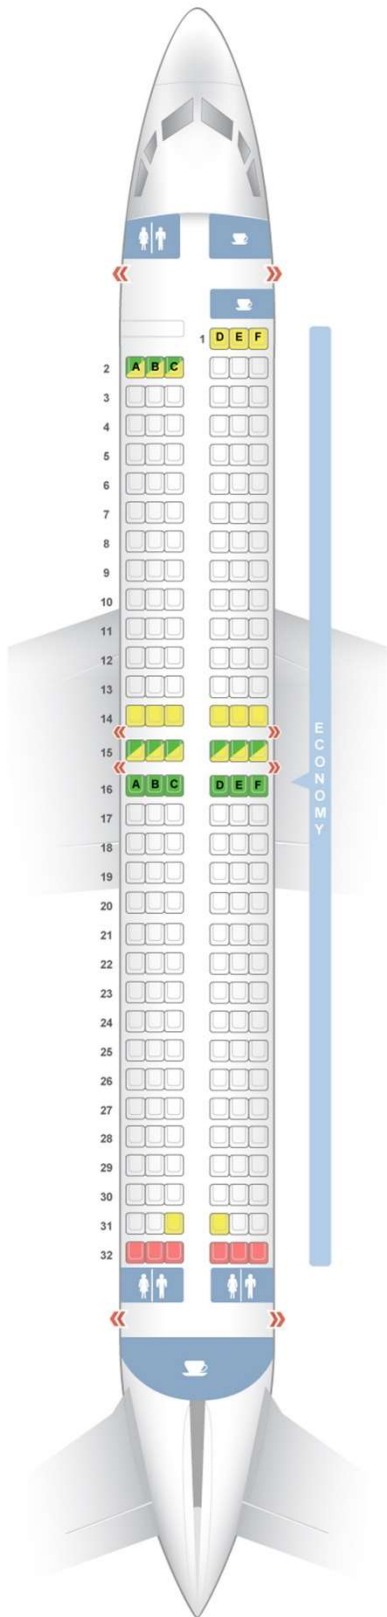

Boeing 737-800

HTifly

Seating details		Seat map key	
	Pitch	Width	Seating details
Business	38	22	12 recliner seats
Economy	30	17	150 standard seats

Seat map key

- Good seat
- Be Aware - See comments
- Bad seat
- Mixed Review
- Standard seat
- Blocked seat
- Premium seat
- Crew seat
- Power port
- Emergency exit
- Galley
- Lavatory
- Closet
- Bassinet

Boeing 737-900

HTifly

Seating details		Seat map key	
	Pitch	Width	Seating details
Business	37	22	12 recliner seats
Economy	30	17.2	162 standard seats

Seat map key

- Good seat
- Be Aware - See comments
- Bad seat
- Mixed Review
- Standard seat
- Blocked seat
- Premium seat
- Crew seat
- Power port
- Emergency exit
- Galley
- Lavatory
- Closet
- Bassinet

HTifly

Seating details		Seat map key	
	Pitch/ Bed Length	Width	Seating details
First	83 / 81	31	8 open suites
Business	64 / 78	20	80 flat bed seats
Economy	31	17.1	276 standard seats

Seat map key

- Good seat
- Be Aware - See comments
- Bad seat
- Mixed Review
- Standard seat
- Blocked seat
- Premium seat
- Crew seat
- Power port
- Emergency exit
- Galley
- Lavatory
- Closet
- Bassinet

Boeing 737-800

HTIfun

Seating details		Seat map key	
	Pitch	Width	Seating details
Economy	29	17.3	189 standard seats

Seat map key

- Good seat
- Be Aware - See comments
- Bad seat
- Mixed Review
- Standard seat
- Blocked seat
- Premium seat
- Crew seat
- Power port
- Emergency exit
- Galley
- Lavatory
- Closet
- Bassinet