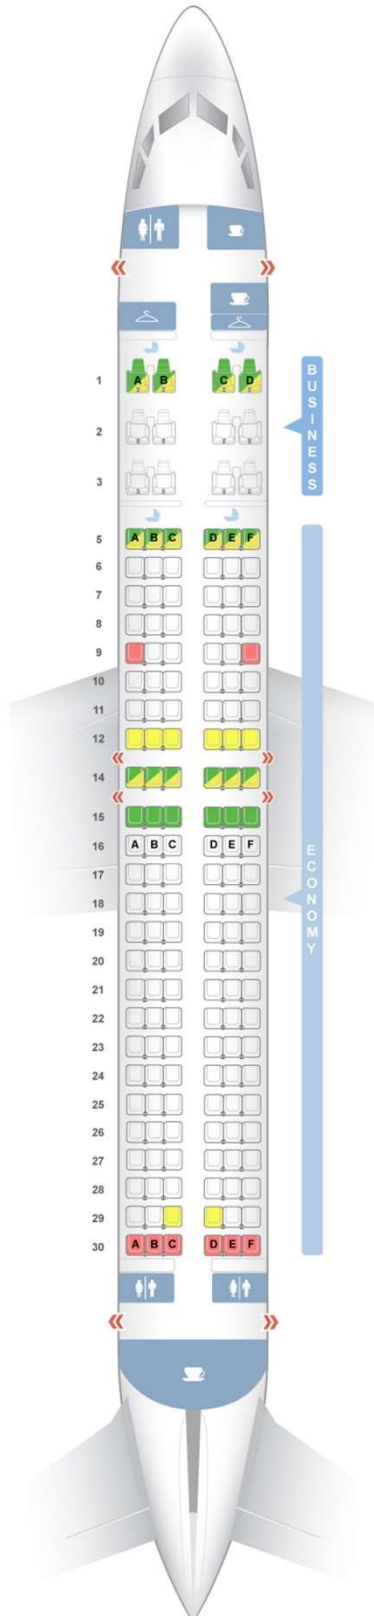

Seat map key

- Good seat
- Be Aware - See comments
- Bad seat
- Mixed Review
- Standard seat
- Blocked seat
- Premium seat
- Crew seat
- Power port
- Emergency exit
- Galley
- Lavatory
- Closet
- Bassinet

Airbus A 320

HTifly

Seating details		Seat map key	
	Pitch	Width	Seating details
Business	30	18	28 standard seats
Economy	30	18	126 standard seats

Seat map key

- Good seat
- Crew seat
- Be Aware - See comments
- Power port
- Bad seat
- Emergency exit
- Galley
- A B Lavatory
- Standard seat
- C Closet
- Blocked seat
- Bassinet
- Premium seat

Boeing 737-800

HTifly

Seating details		Seat map key	
	Pitch	Width	Seating details
Business	38	22	12 recliner seats
Economy	30	17	150 standard seats

Seat map key

- Good seat
- Be Aware - See comments
- Bad seat
- Mixed Review
- Standard seat
- Blocked seat
- Premium seat
- Crew seat
- Power port
- Emergency exit
- Galley
- Lavatory
- Closet
- Bassinet

Boeing 737-900

HTifly

Seating details		Seat map key	
	Pitch	Width	Seating details
Business	37	22	12 recliner seats
Economy	30	17.2	162 standard seats

Seat map key

- Good seat
- Be Aware - See comments
- Bad seat
- Mixed Review
- Standard seat
- Blocked seat
- Premium seat
- Crew seat
- Power port
- Emergency exit
- Galley
- Lavatory
- Closet
- Bassinet